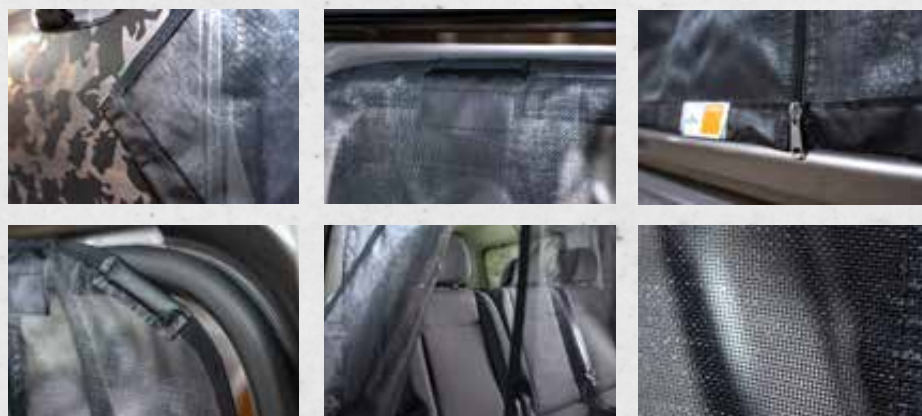

SCHIEBETÜRENMOSKITONETZ „MAGNETREISSVERSCHLUSS“

- Lieferumfang: Netz, Montageanleitung, Transporttasche

MOSQUITO NET FOR SLIDING DOOR “MAGNETIC ZIP”

- Scope of delivery: net, assembly instructions, transport bag

CADDY 5 MAXI

ab 2020 from 2020

Artikel-Nr.	Article-No	5118-mag	5118-mag-fine.mesh	5118-mag-links	5118-mag-fine.mesh-links
Fahrzeugseite	Vehicle side	rechts right	rechts right	links left	links left
Maschenweite	Mesh size	1,29 x 1,13 mm	0,94 x 0,94 mm	1,29 x 1,13 mm	0,94 x 0,94 mm
Offene Fläche	Open area	ca. 65 %	ca. 55 %	ca. 65 %	ca. 55 %
Gewicht	Weight	0,6 kg	0,7 kg	0,6 kg	0,7 kg
Preis	Price	173,90 EUR	183,90 EUR	173,90 EUR	183,90 EUR