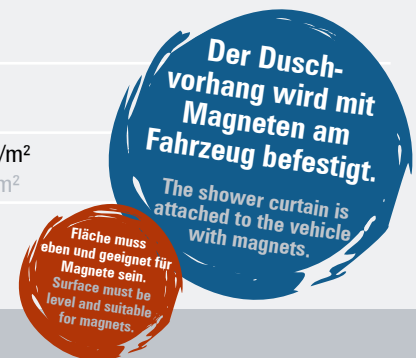

FÜR ALLE FAHRZEUGE VON FIAT FOR ALL VEHICLES FROM FIAT

Artikel-Nr.	Article-No.	2000
Farbe	Colour	schwarz black
Material	Material	Ripstop 100 % Polyestergewebe 100 g/m² Ripstop 100% polyester fabric 100 g/m²
Gewicht	Weight	2,8 kg
Preis	Price	189,-^{EUR}