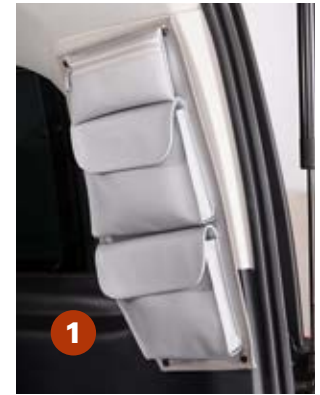

## BAG „FLEXIBEL“

So neat!

This removable storage bag is THE organised storage for everything that's important. It helps you keep small things right where you can find them in a second.

- Attachment with press studs or self-adhesive Velcro fastener
- Scope of delivery: respective article, screw rivets, Velcro strips, storage bag, assembly instructions