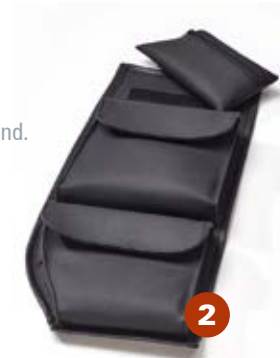

## BAG „FLEXIBEL“

So neat!

This removable storage bag is THE organised storage for everything that's important. It helps you keep small things right where you can find them in a second.

- Attachment with press studs or self-adhesive Velcro fastener
- Scope of delivery: respective article, screw rivets, Velcro strips, storage bag, assembly instructions